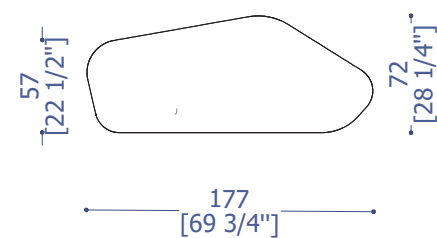

RODI tavolino AROD

pag. 90/92

Versioni:
tavolino cm 50 x 104;
cm 90 x 104
Struttura: in essenza, laccato
o rivestito in marmo Calacatta
Borghini o Carrara;
Base: in acciaio Inox;
Vano a giorno: laccato o
rivestito;
Caratteristiche: le parti in
acciaio inox e in legno sono
disponibili nelle finiture previste
nella cartella "PRISMA".

Versions:
coffee table cm 50 x 104;
cm 90 x 104
Structure: wood's essence,
lacquered or in marble
Calacatta Borghini o Carrara ;
Base: inox steel
Open compartment: lacquered
or coated
Characteristics: the finishes for
the steel and wood parts are
available in the "PRISMA" folder.

RUVO tavolino ARUV

pag. 112

Versioni:
tavolino cm 177x72
Top: in marmo Calacatta
Borghini o Carrara.
Base: in essenza o laccata
le finiture per la parte in legno
sono disponibili nella cartella
"PRISMA".

Versions:
coffee table cm 177 x 72
Top: in marble "Calacatta
borghini " or Carrara
Base and under top: wood's
essence or lacquered wood;
the finishes for the wood parts
are available in the "PRISMA"
folder.

ARUV CT 10