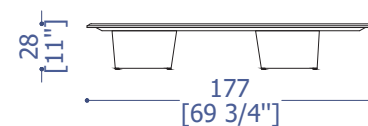

RODI tavolino AROD

pag. 90/92

Versioni:
tavolino cm 50 x 104;
cm 90 x 104
Struttura: in essenza, laccato
o rivestito in marmo Calacatta
Borghini o Carrara;
Base: in acciaio Inox;
Vano a giorno: laccato o
rivestito;
Caratteristiche: le parti in
acciaio inox e in legno sono
disponibili nelle finiture previste
nella cartella "PRISMA".

Versions:
coffee table cm 50 x 104;
cm 90 x 104
Structure: wood's essence,
lacquered or in marble
Calacatta Borghini o Carrara ;
Base: inox steel
Open compartment: lacquered
or coated
Characteristics: the finishes for
the steel and wood parts are
available in the "PRISMA" folder.

RUVO tavolino ARUV

pag. 112

Versioni:
tavolino cm 177x72
Top: in marmo Calacatta
Borghini o Carrara.
Base: in essenza o laccata
le finiture per la parte in legno
sono disponibili nella cartella
"PRISMA".

Versions:
coffee table cm 177 x 72
Top: in marble "Calacatta
borghini " or Carrara
Base and under top: wood's
essence or lacquered wood;
the finishes for the wood parts
are available in the "PRISMA"
folder.

ARUV CT 10