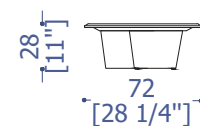

RODI tavolino AROD

pag. 90/92

Versioni:
tavolino cm 50 x 104;
cm 90 x 104
Struttura: in essenza, laccato
o rivestito in marmo Calacatta
Borghini o Carrara;
Base: in acciaio Inox;
Vano a giorno: laccato o
rivestito;
Caratteristiche: le parti in
acciaio inox e in legno sono
disponibili nelle finiture previste
nella cartella "PRISMA".

Versions:
coffee table cm 50 x 104;
cm 90 x 104
Structure: wood's essence,
lacquered or in marble
Calacatta Borghini o Carrara ;
Base: inox steel
Open compartment: lacquered
or coated
Characteristics: the finishes for
the steel and wood parts are
available in the "PRISMA" folder.

RUVO tavolino ARUV

pag. 112

Versioni:
tavolino cm 177x72
Top: in marmo Calacatta
Borghini o Carrara.
Base: in essenza o laccata
le finiture per la parte in legno
sono disponibili nella cartella
"PRISMA".

Versions:
coffee table cm 177 x 72
Top: in marble "Calacatta
borghini " or Carrara
Base and under top: wood's
essence or lacquered wood;
the finishes for the wood parts
are available in the "PRISMA"
folder.

ARUV CT 10