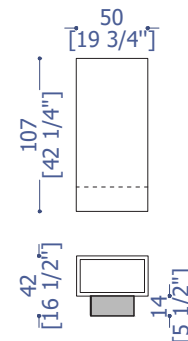

RODI tavolino AROD

pag. 90/92

Versioni:
tavolino cm 50 x 104;
cm 90 x 104
Struttura: in essenza, laccato
o rivestito in marmo Calacatta
Borghini o Carrara;
Base: in acciaio Inox;
Vano a giorno: laccato o
rivestito;
Caratteristiche: le parti in
acciaio inox e in legno sono
disponibili nelle finiture previste
nella cartella "PRISMA".

Versions:
coffee table cm 50 x 104;
cm 90 x 104
Structure: wood's essence,
lacquered or in marble
Calacatta Borghini o Carrara ;
Base: inox steel
Open compartment: lacquered
or coated
Characteristics: the finishes for
the steel and wood parts are
available in the "PRISMA" folder.

AROD CT10

RUVO tavolino ARUV

pag. 112

Versioni:
tavolino cm 177x72
Top: in marmo Calacatta
Borghini o Carrara.
Base: in essenza o laccata
le finiture per la parte in legno
sono disponibili nella cartella
"PRISMA".

Versions:
coffee table cm 177 x 72
Top: in marble "Calacatta
borghini " or Carrara
Base and under top: wood's
essence or lacquered wood;
the finishes for the wood parts
are available in the "PRISMA"
folder.