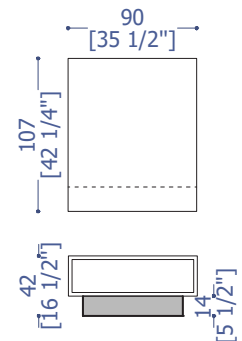

RODI tavolino AROD

pag. 90/92

Versioni:
tavolino cm 50 x 104;
cm 90 x 104
Struttura: in essenza, laccato
o rivestito in marmo Calacatta
Borghini o Carrara;
Base: in acciaio Inox;
Vano a giorno: laccato o
rivestito;
Caratteristiche: le parti in
acciaio inox e in legno sono
disponibili nelle finiture previste
nella cartella "PRISMA".

Versions:
coffee table cm 50 x 104;
cm 90 x 104
Structure: wood's essence,
lacquered or in marble
Calacatta Borghini o Carrara ;
Base: inox steel
Open compartment: lacquered
or coated
Characteristics: the finishes for
the steel and wood parts are
available in the "PRISMA" folder.

AROD CT30

RUVO tavolino ARUV

pag. 112

Versioni:
tavolino cm 177x72
Top: in marmo Calacatta
Borghini o Carrara.
Base: in essenza o laccata
le finiture per la parte in legno
sono disponibili nella cartella
"PRISMA".

Versions:
coffee table cm 177 x 72
Top: in marble "Calacatta
borghini " or Carrara
Base and under top: wood's
essence or lacquered wood;
the finishes for the wood parts
are available in the "PRISMA"
folder.